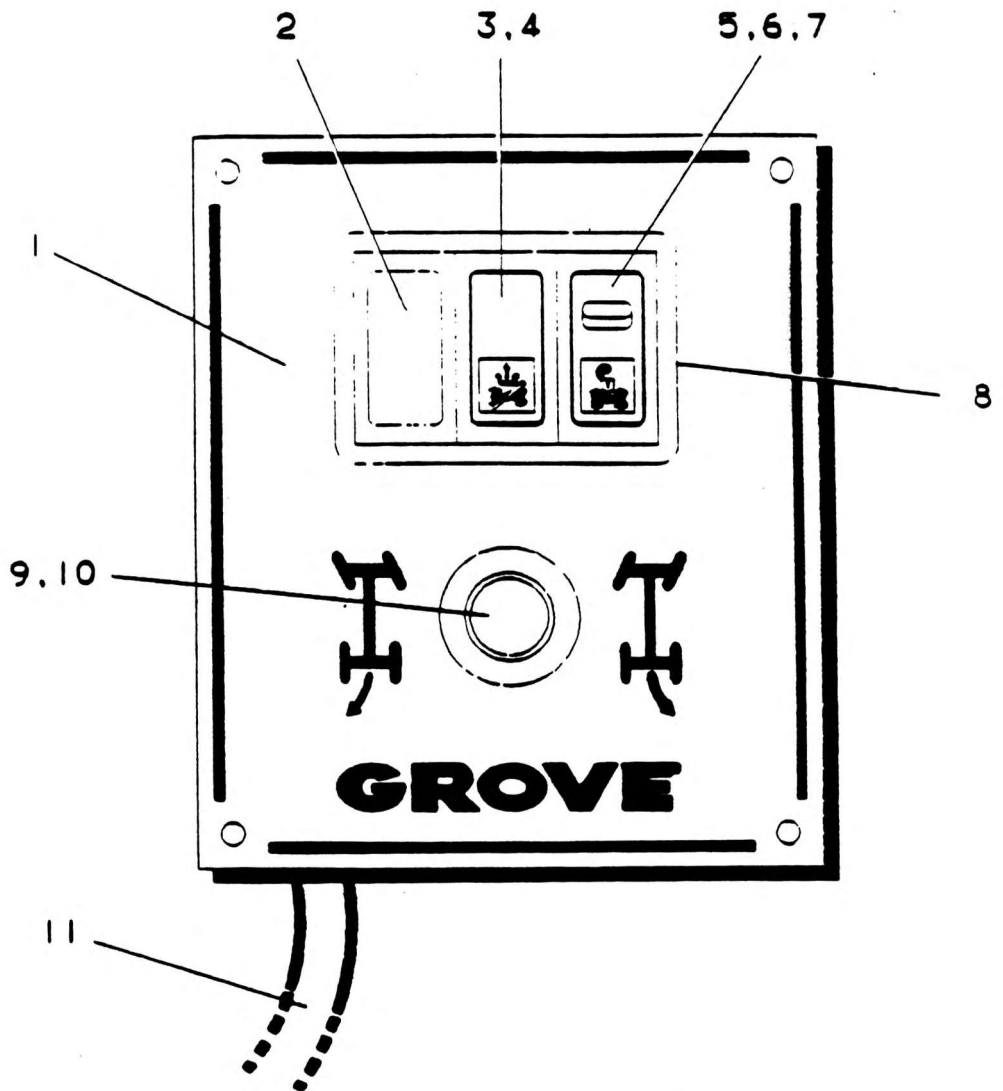

ELECT ASSY REAR STEER PANEL

NO	PART NO.	QTY.	DESCRIPTION	NO	PART NO.	QTY.	DESCRIPTION
1	7-679-990221	1	Plate Control Panel				
2	8387664	1	Plug Blanking				
3	8387662	1	Switch Rocker				
4	7-589-990099	1	Lens Insert Rear Steer Overdrive				
5	7-872-990235	1	Switch Safety				
6	7-589-990086	1	Lens Insert Rear Steer Unlocked				
7	8873115	1	Lampholder				
8	7-638-990043	1	Mounting Panel				
9	8789988	1	Rear Steer Switch				
10	500703	4	'B' Marker				
11	6-512-990241	1	Harness Assy				